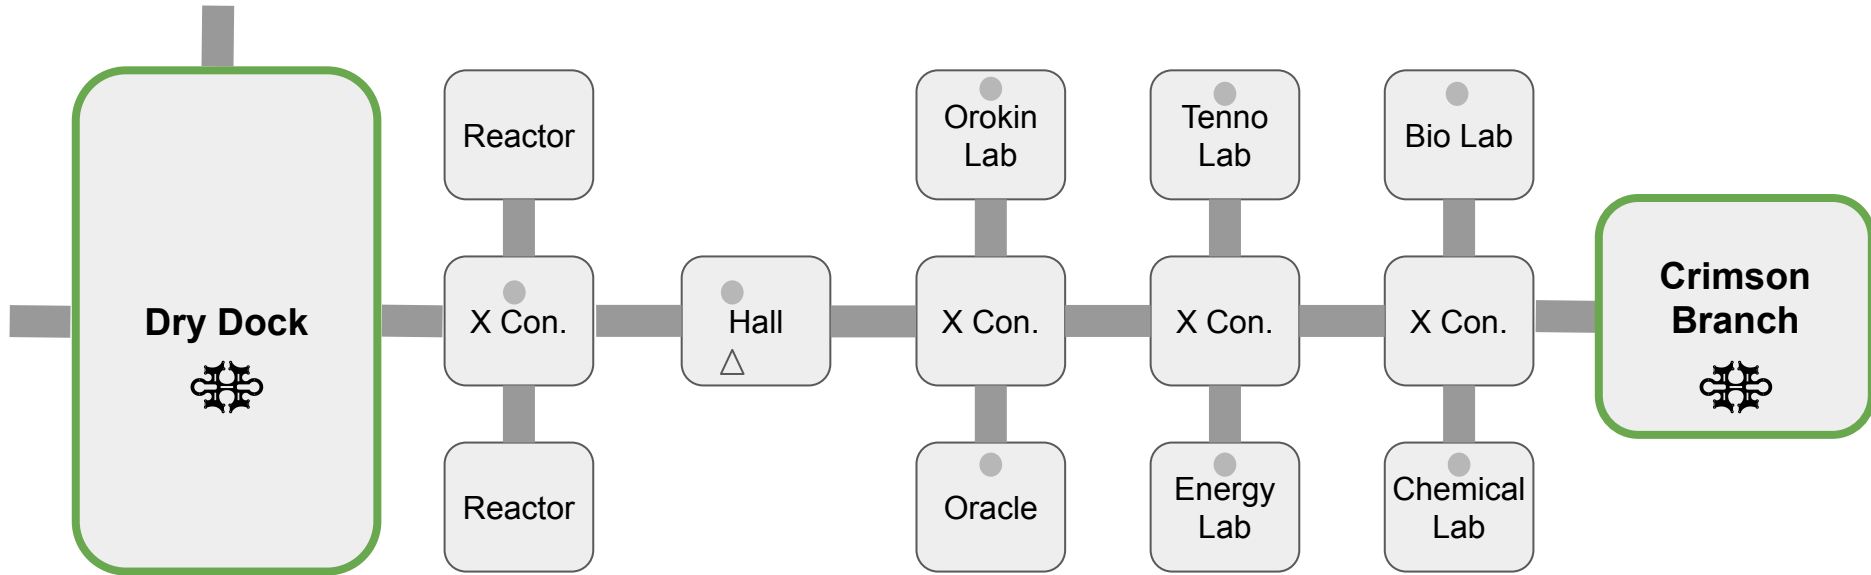

Ghost or solo clan dojo layout, late-game (2019)

- Requires the basic layout to be built
- *adds Kuva Lich trading*
- *adds Dry Dock for Railjack*
- +2 late game rooms
- +2 forma
- 1 day build time

Basic solo/ghost clan dojo layout

Day 1

Final late-game layout