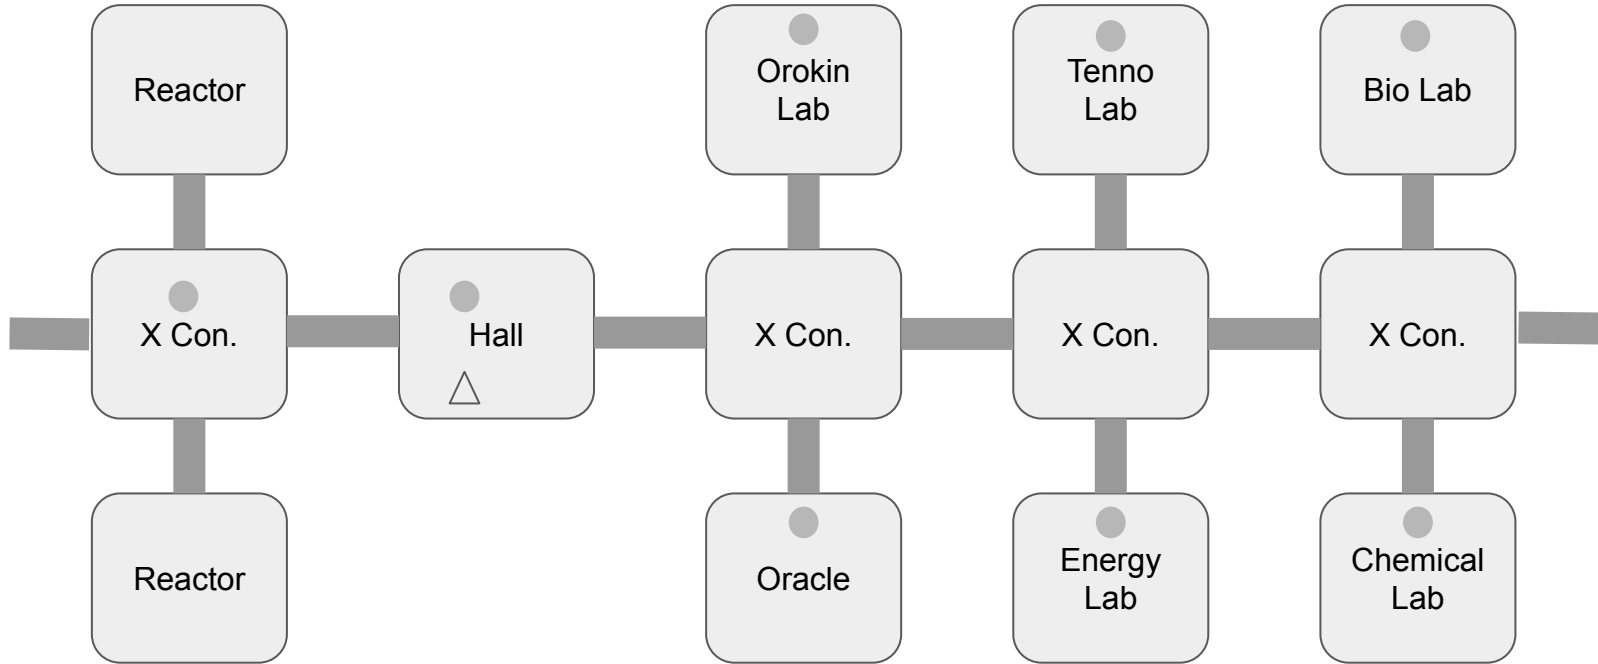

Ghost or solo clan dojo layout, late-game (2019)

- Requires the basic layout to be built
- *adds Kuva Lich trading*
- *adds Dry Dock for Railjack*
- +2 late game rooms
- +2 forma
- 1 day build time

Basic solo/ghost clan dojo layout

Day 1

Final late-game layout